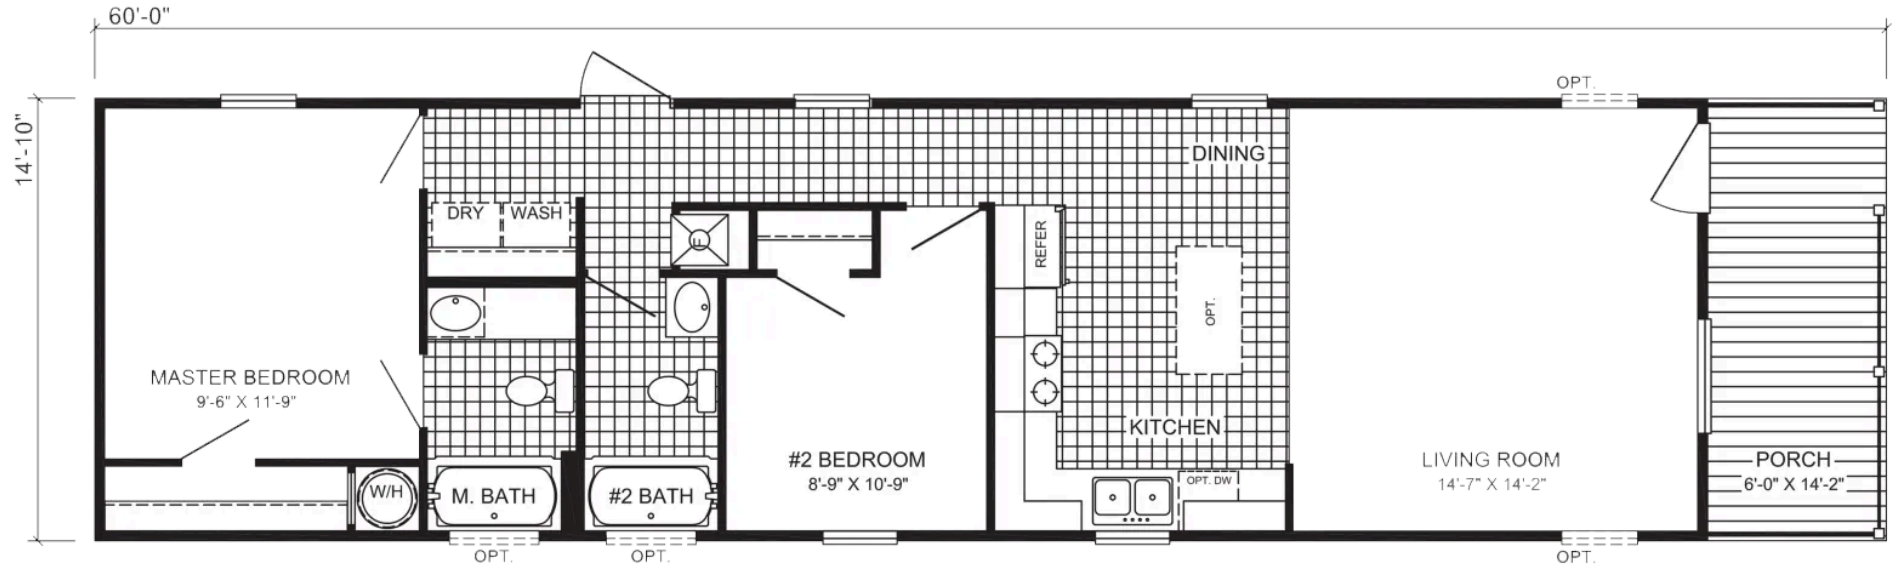

St. Augustine Breeze

2 Bedroom / 2 Bath / Approx. 900 SF

**1800 State Road 207
St Augustine FL 32086
Call or Text
(904) 429-9985**

**2372 Blanding Blvd.
Middleburg, FL 32068
Call or Text
(904) 589-9585**